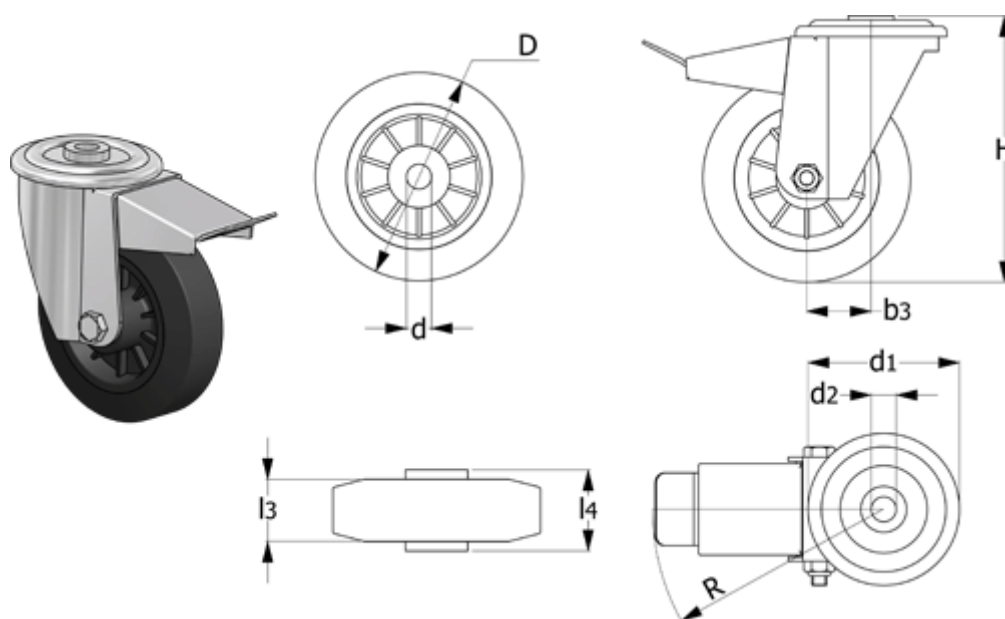

Data Sheet

Article number: 2314449751

Description: E+G rubber wheel 449751
RE.E2-080-FBF turning plate w/brake

Measures

b3	= 39	H	= 107
Code	= 449751	l3	= 25
d	= 12	l4	= 39
D	= 80	R	= 120
d1	= 73	Rolling resistance (N)	= 500
d2	= 12	Type	= RE.E2-080-FBF
Dynamic load (N)	= 6580		
g	= 680		